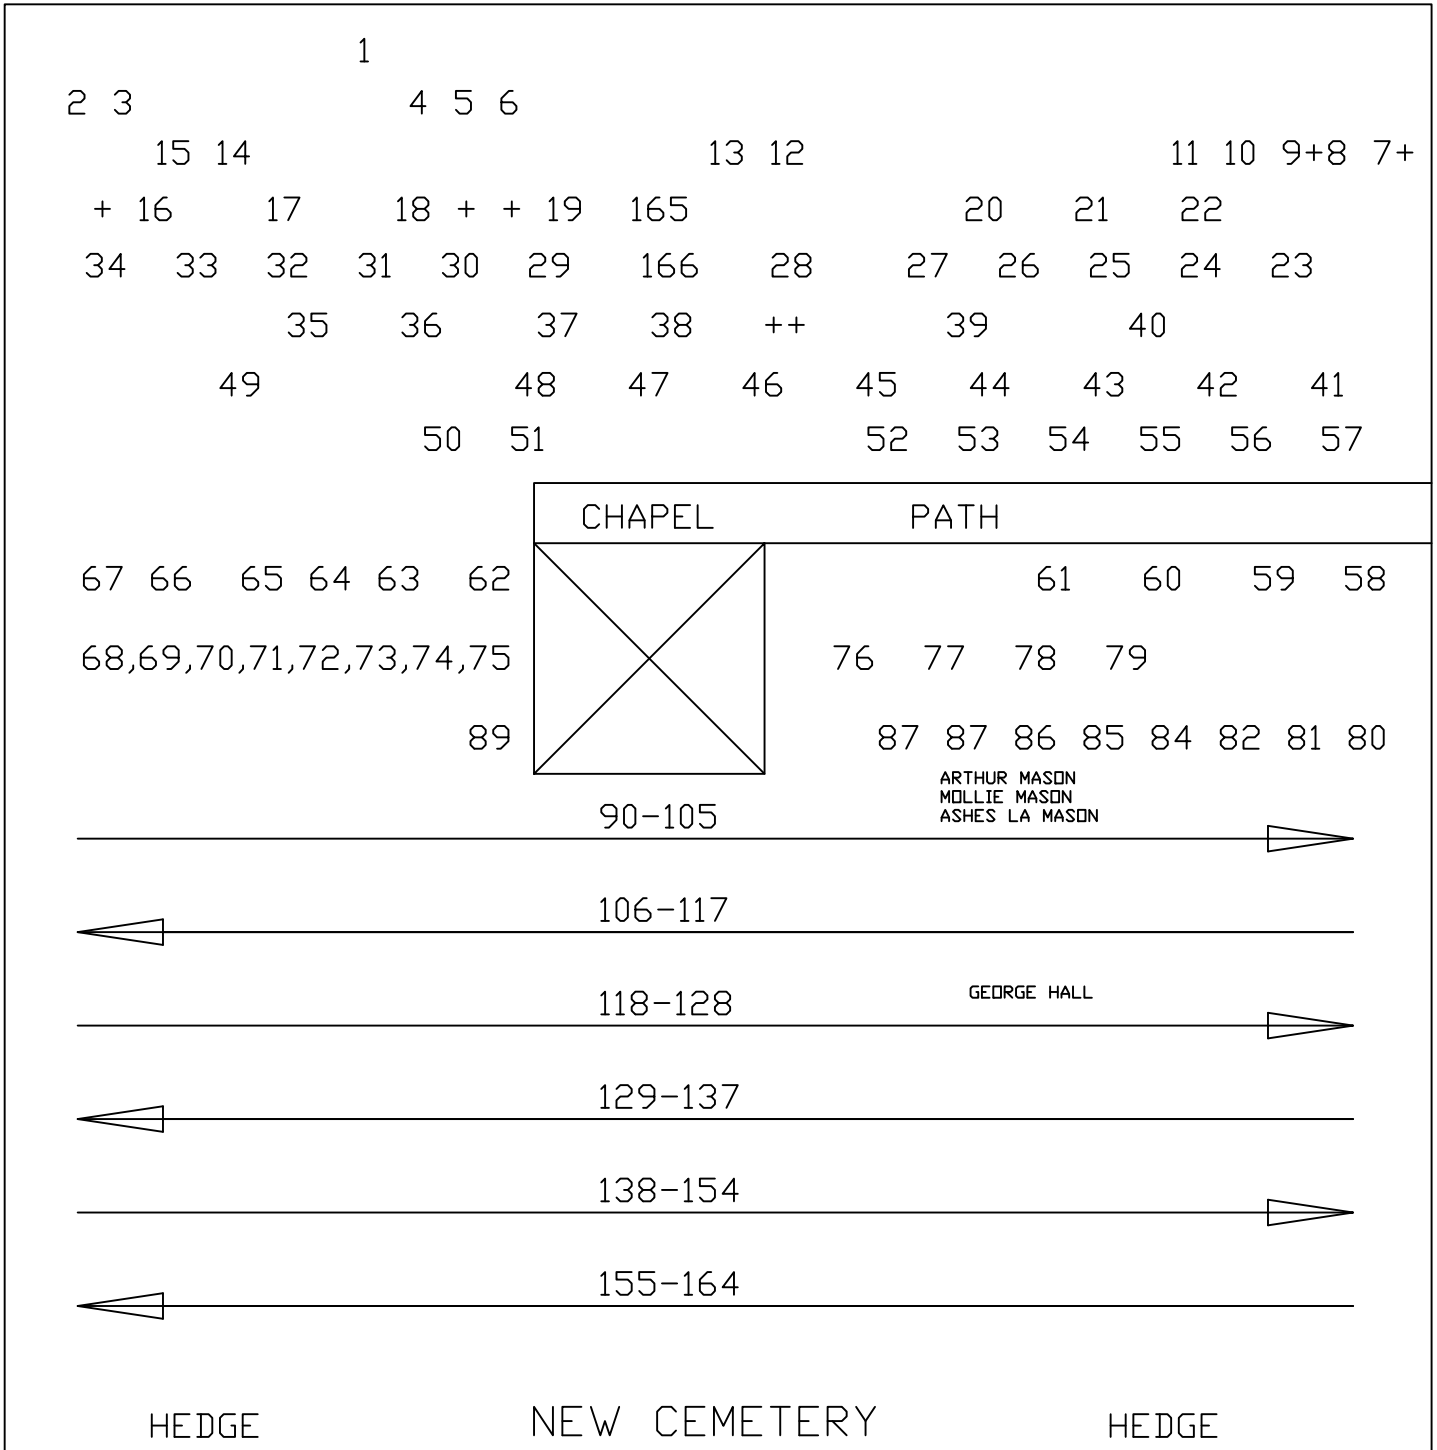

# PLAN OF THE OLD CEMETERY

HEDGE (PLOT NUMBER LOCATIONS)

(NOT TO SCALE)