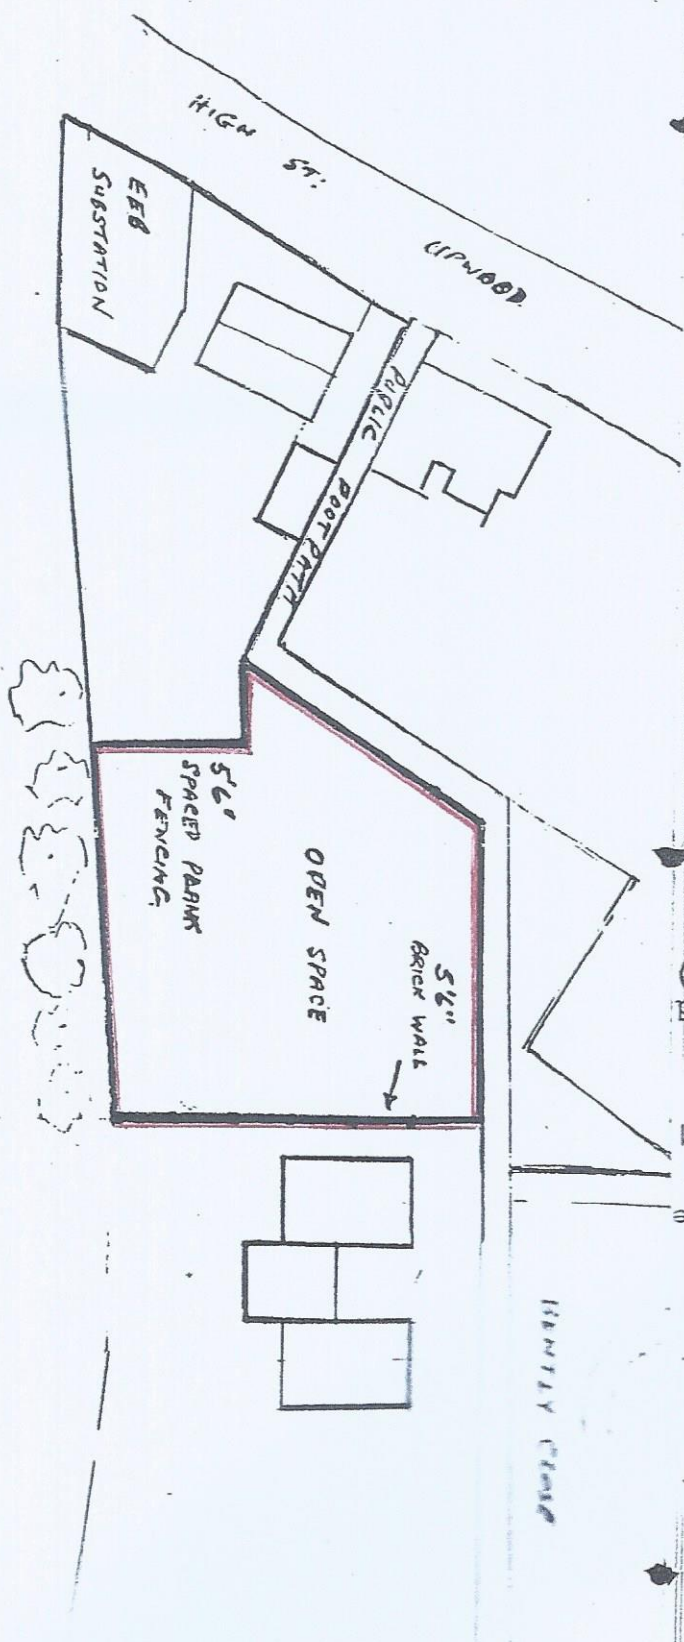

(2)
(1)
(1)
&
th

W. Bradley