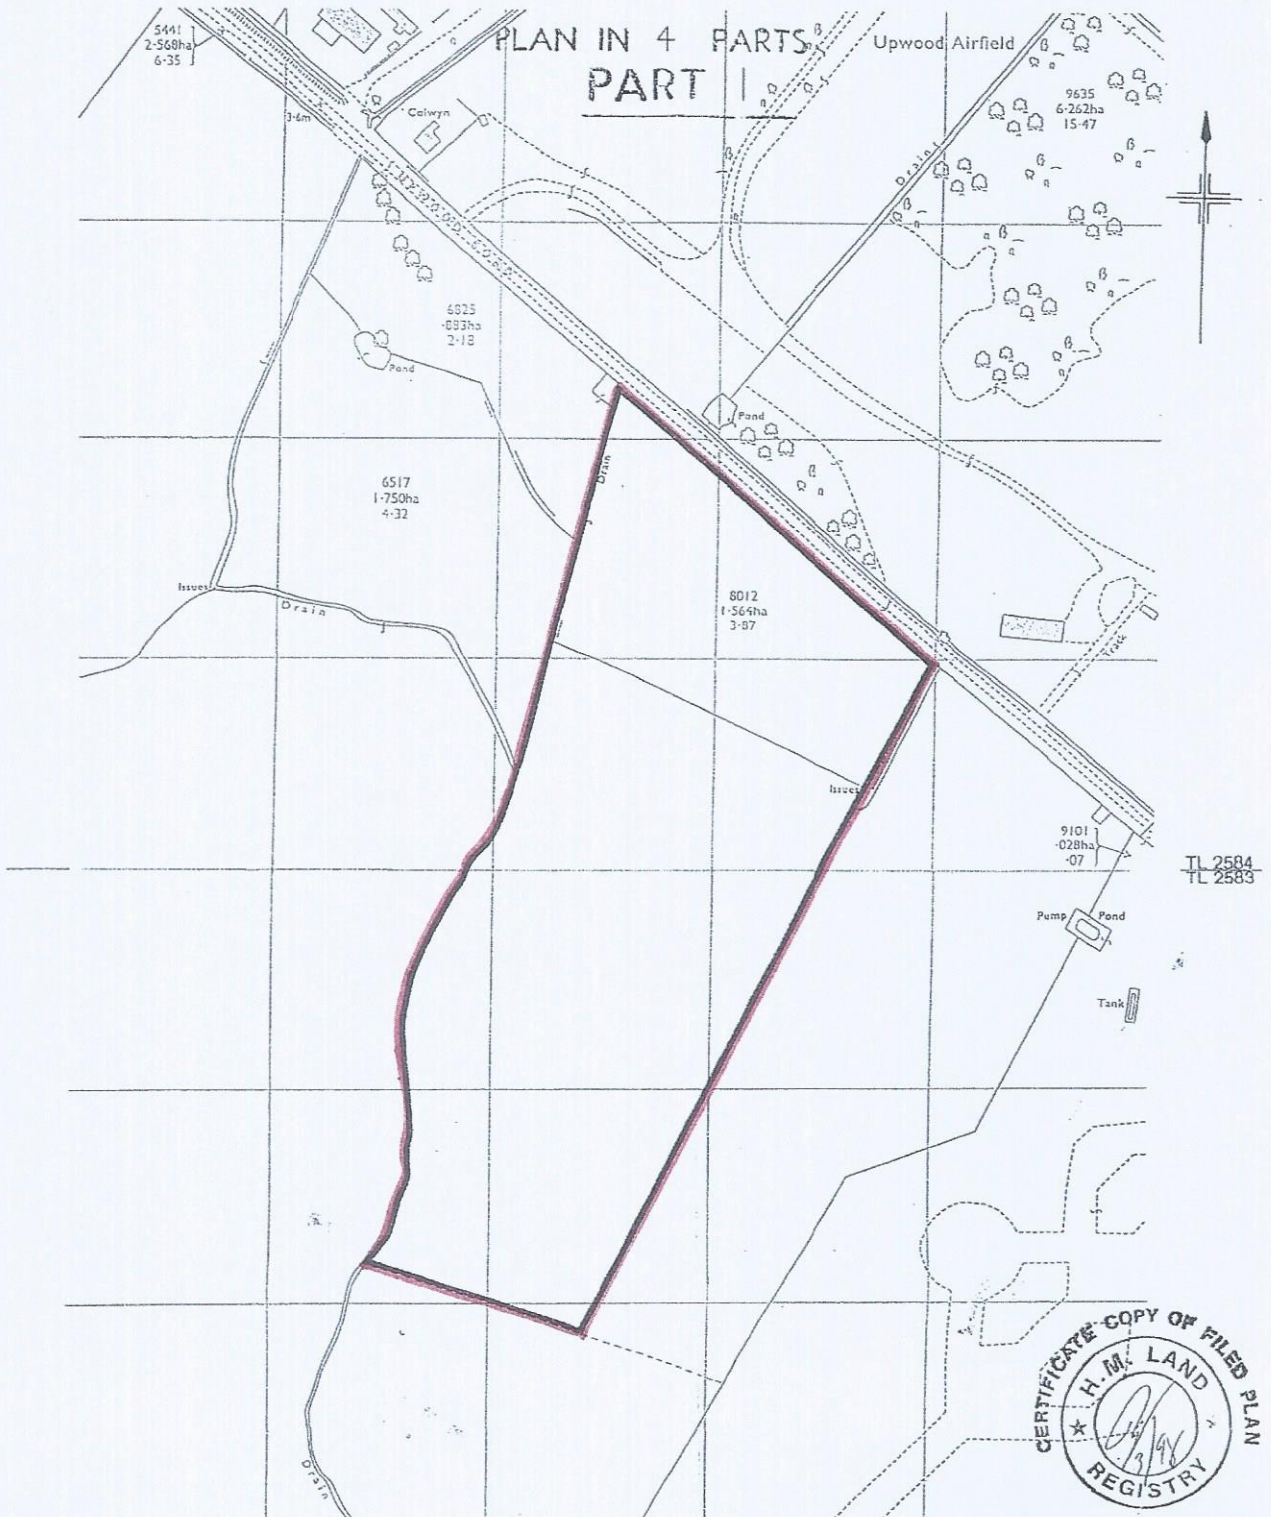

H.M. LAND REGISTRY		TITLE NUMBER	
		CB207065	
ORDNANCE SURVEY PLAN REFERENCE	TL 2583 TL2584		Scale 1/2500
COUNTY CAMBRIDGESHIRE	DISTRICT HUNTINGDONSHIRE		© Crown Copyright

H.M. LAND REGISTRY		TITLE NUMBER	
		CB207065	
ORDNANCE SURVEY PLAN REFERENCE	TL 2582	TL 2682	Scale 1/2500
COUNTY CAMBRIDGESHIRE	DISTRICT HUNTINGDONSHIRE		© Crown copyright

PLAN IN 4 PARTS
PART 2

H.M. LAND REGISTRY		TITLE NUMBER	
		CB207065	
ORDNANCE SURVEY PLAN REFERENCE	TL 2483 TL 2583	Scale 1/2500	
COUNTY CAMBRIDGESHIRE	DISTRICT HUNTINGDONSHIRE	© Crown Copyright	

PLAN IN 4 PARTS
PART 3

7927
1-874ha
4-63

TL 2483 TL 2583

H.M. LAND REGISTRY		TITLE NUMBER CB207065
ORDNANCE SURVEY PLAN REFERENCE	TL 2581	Scale 1/2500
COUNTY CAMBRIDGESHIRE	DISTRICT HUNTINGDONSHIRE	© Crown copyright

PLAN IN 4 PARTS
PART 4

TITLE NUMBER
CB235825

CAMBRIDGESHIRE : HUNTINGDONSHIRE

ANCE SURVEY MAP REFERENCE:

TL2682NW

SCALE 1:2500

IN COPYRIGHT. Produced by HMLR. Further reproduction in whole or in part is prohibited without the prior written permission of Ordnance Survey, Licence Number GD 272726.