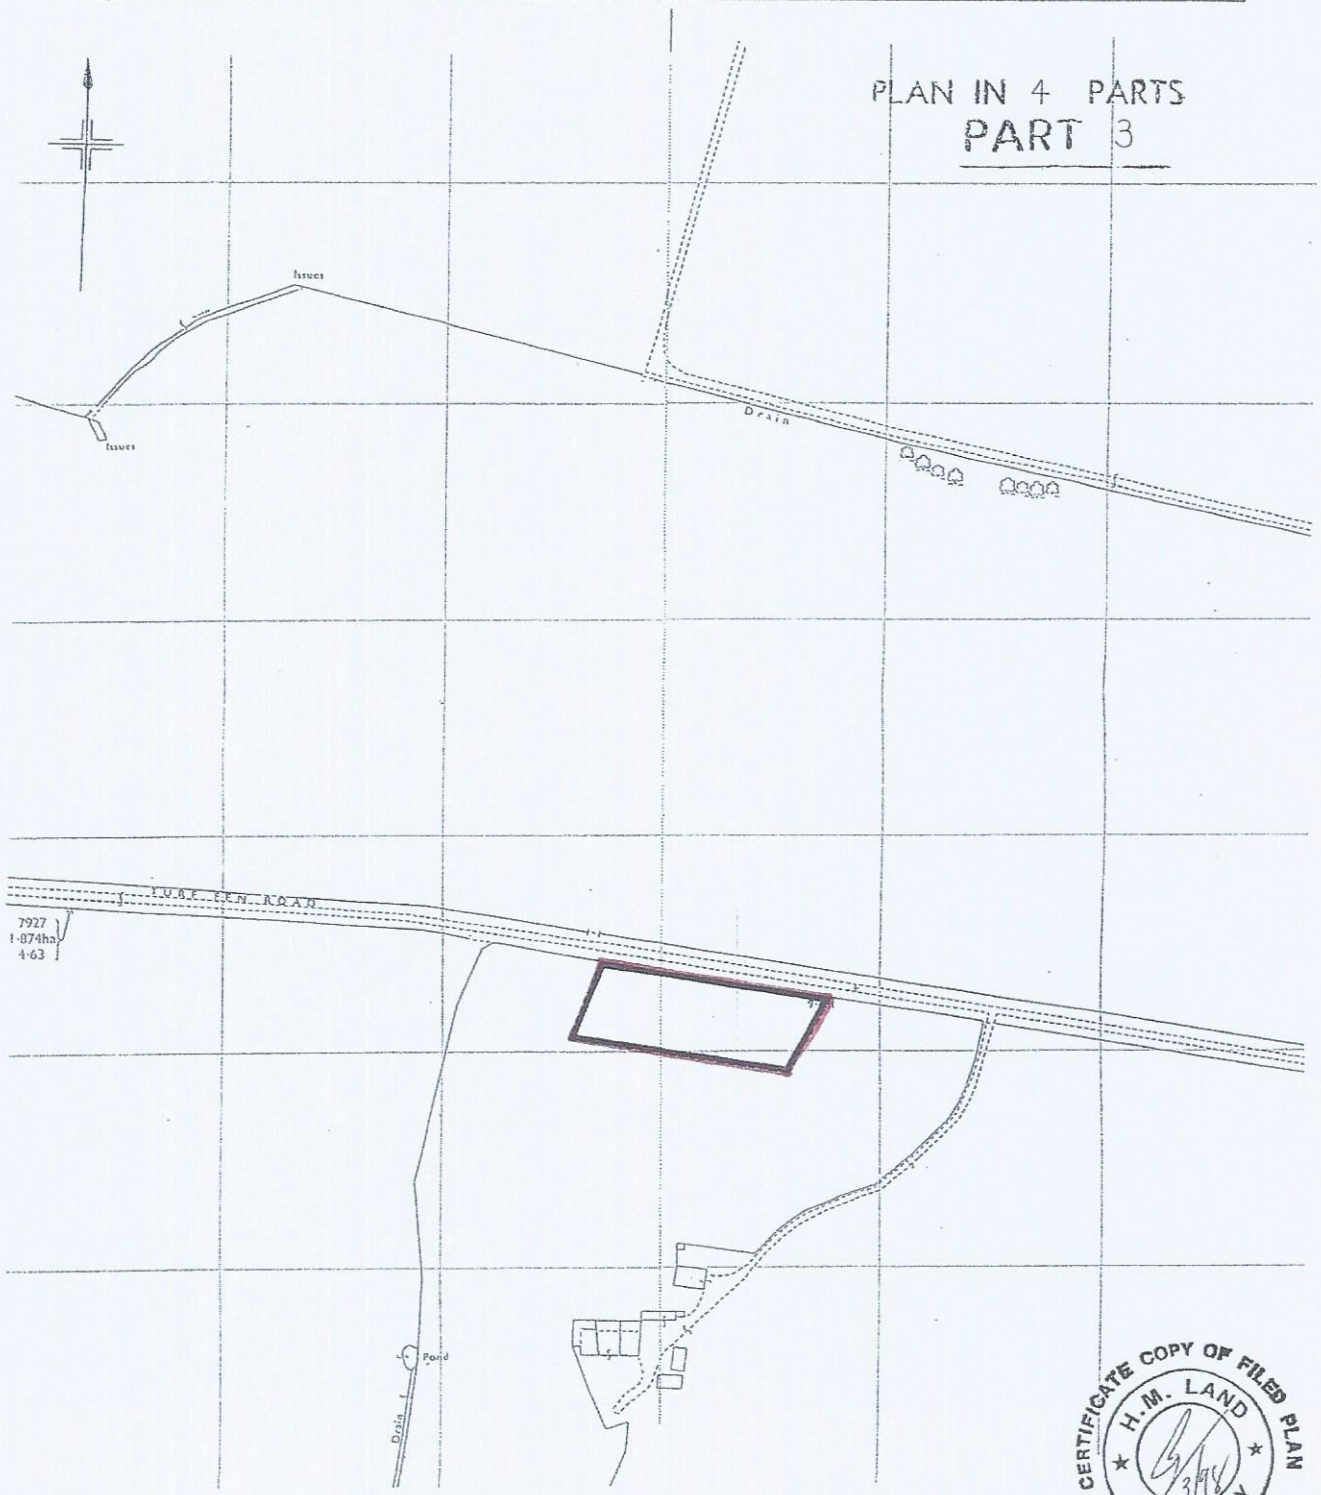

H.M. LAND REGISTRY		TITLE NUMBER	
		CB207065	
ORDNANCE SURVEY PLAN REFERENCE	TL 2583 TL2584		Scale 1/2500
COUNTY CAMBRIDGESHIRE	DISTRICT HUNTINGDONSHIRE		© Crown Copyright

H.M. LAND REGISTRY		TITLE NUMBER	
		CB207065	
ORDNANCE SURVEY PLAN REFERENCE	TL 2582	TL 2682	Scale 1/2500
COUNTY CAMBRIDGESHIRE	DISTRICT HUNTINGDONSHIRE		© Crown copyright

PLAN IN 4 PARTS
PART 2

H.M. LAND REGISTRY		TITLE NUMBER	
		CB207065	
ORDNANCE SURVEY PLAN REFERENCE	TL 2483 TL 2583	Scale 1/2500	
COUNTY CAMBRIDGESHIRE	DISTRICT HUNTINGDONSHIRE	© Crown Copyright	

PLAN IN 4 PARTS
PART 3

7927
1-874ha
4-63

TL 2483 TL 2583

H.M. LAND REGISTRY		TITLE NUMBER CB207065
ORDNANCE SURVEY PLAN REFERENCE	TL 2581	Scale 1/2500
COUNTY CAMBRIDGESHIRE	DISTRICT HUNTINGDONSHIRE	© Crown copyright

PLAN IN 4 PARTS
PART 4

TITLE NUMBER
CB235825

CAMBRIDGESHIRE : HUNTINGDONSHIRE

ANCE SURVEY MAP REFERENCE:

TL2682NW

SCALE 1:2500

IN COPYRIGHT. Produced by HMLR. Further reproduction in whole or in part is prohibited without the prior written permission of Ordnance Survey, Licence Number GD 272726.