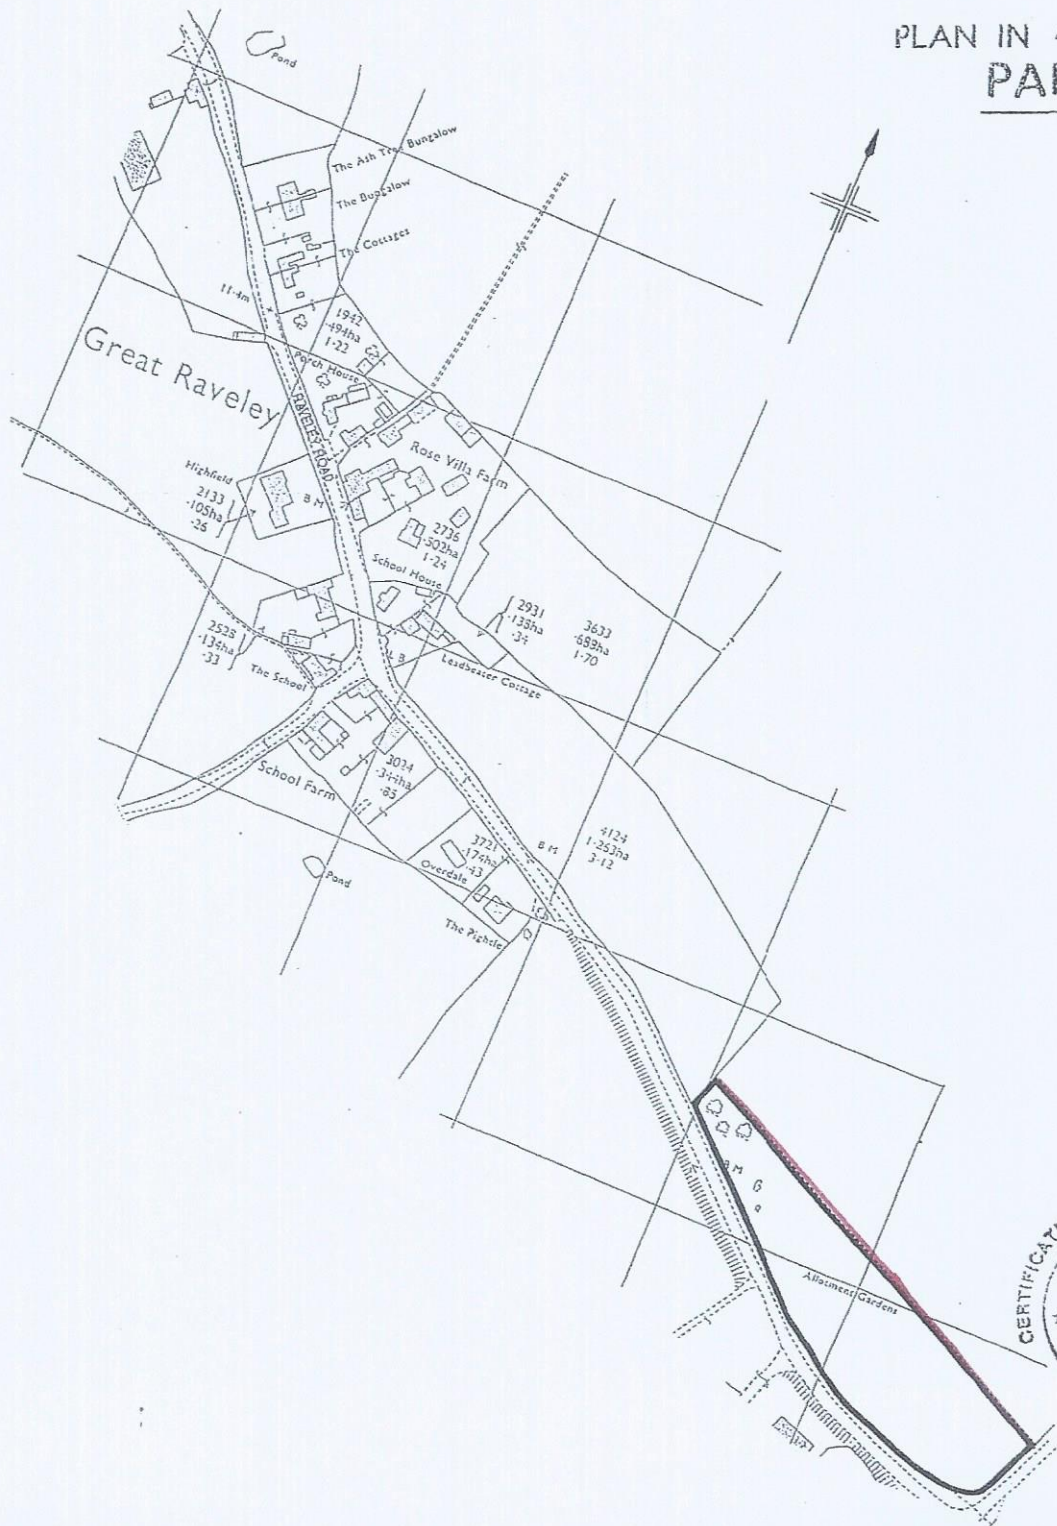

H.M. LAND REGISTRY		TITLE NUMBER	
		CB207065	
ORDNANCE SURVEY PLAN REFERENCE	TL 2583 TL2584		Scale 1/2500
COUNTY CAMBRIDGESHIRE	DISTRICT HUNTINGDONSHIRE		© Crown Copyright

H.M. LAND REGISTRY		TITLE NUMBER	
		CB207065	
ORDNANCE SURVEY PLAN REFERENCE	TL 2582	TL 2682	Scale 1/2500
COUNTY CAMBRIDGESHIRE	DISTRICT HUNTINGDONSHIRE		© Crown copyright

PLAN IN 4 PARTS
PART 2

H.M. LAND REGISTRY		TITLE NUMBER	
		CB207065	
ORDNANCE SURVEY PLAN REFERENCE	TL 2483 TL 2583	Scale 1/2500	
COUNTY CAMBRIDGESHIRE	DISTRICT HUNTINGDONSHIRE	© Crown Copyright	

PLAN IN 4 PARTS
PART 3

7927
1-874ha
4-63

TL 2483 TL 2583

H.M. LAND REGISTRY		TITLE NUMBER CB207065
ORDNANCE SURVEY PLAN REFERENCE	TL 2581	Scale 1/2500
COUNTY CAMBRIDGESHIRE	DISTRICT HUNTINGDONSHIRE	© Crown copyright

PLAN IN 4 PARTS
PART 4

TITLE NUMBER
CB235825

CAMBRIDGESHIRE : HUNTINGDONSHIRE

ANCE SURVEY MAP REFERENCE:

TL2682NW

SCALE 1:2500

IN COPYRIGHT. Produced by HMLR. Further reproduction in whole or in part is prohibited without the prior written permission of Ordnance Survey, Licence Number GD 272726.